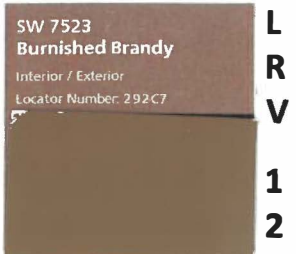

(6) NEW TECHWOOD - Siding